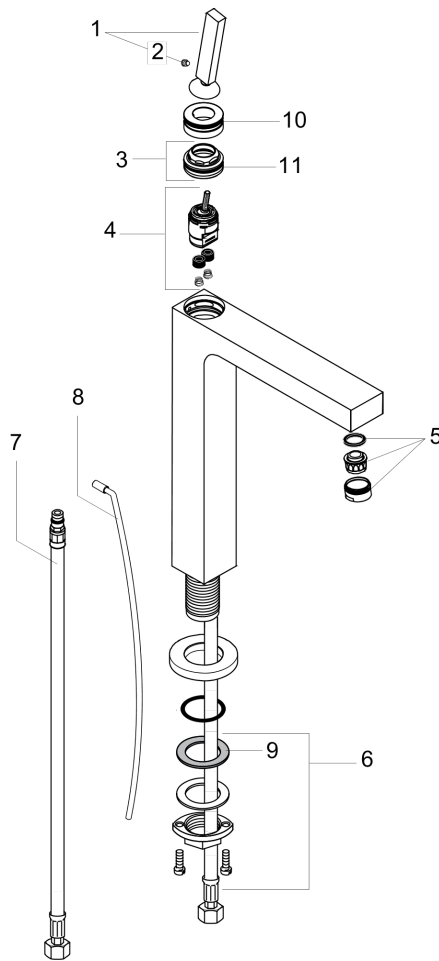

## Scale drawing

**AXOR Citterio**  
**Axor Citterio Single-Hole Faucet, Tall, 1.2 GPM**  
Finishes : **chrome**    Part no. : **39020001**

## Exploded drawing

Year of production: >07/16

## AXOR Citterio

**Axor Citterio Single-Hole Faucet, Tall, 1.2 GPM**

Finishes : **chrome** Part no. : **39020001**

### Spare parts list

Year of production: >07/16

Pos.	Description	Part no.	Price	PU
1	handle	39091000	-	1
2	hollow set screw M6x6	97660000	-	1
3	nut	97157000	-	1
4	cartridge, assy	96339000	-	1
5	aerator M24x1 (4,5 l/min)	92877000	-	1
6	fixing set (Ø 32)	13961000	-	1
7	connection hose 35½" M8x0,75 3/8"	96316001	-	1
8	pull rod	96923000	-	1
9	lever collar	97548000	-	1
10	escutcheon	97466000	-	1
11	O-Ring 30x2	98186000	-	1
a	pop up waste	94159000	-	1
b	O-ring 33x1,5	98164000	-	1