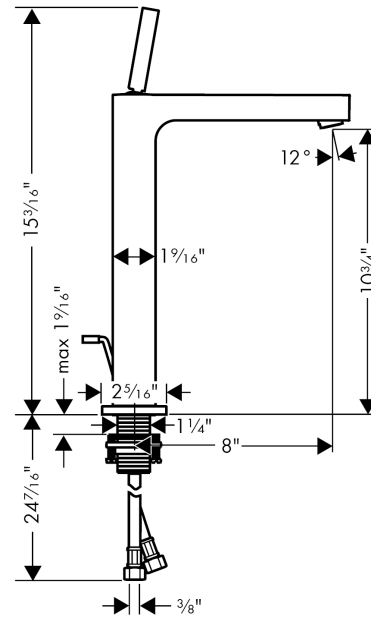

## Scale drawing

**AXOR Citterio**  
**Axor Citterio Single-Hole Faucet, Tall, 1.2 GPM**  
Finishes : **chrome**    Part no. : **39020001**

### Spare parts list

Year of production: >07/16

Pos.	Description	Part no.	Price	PU
1	handle	39091000	-	1
2	hollow set screw M6x6	97660000	-	1
3	nut	97157000	-	1
4	cartridge, assy	96339000	-	1
5	aerator M24x1 (4,5 l/min)	92877000	-	1
6	fixing set (Ø 32)	13961000	-	1
7	connection hose 35½" M8x0,75 3/8"	96316001	-	1
8	pull rod	96923000	-	1
9	lever collar	97548000	-	1
10	escutcheon	97466000	-	1
11	O-Ring 30x2	98186000	-	1
a	pop up waste	94159000	-	1
b	O-ring 33x1,5	98164000	-	1